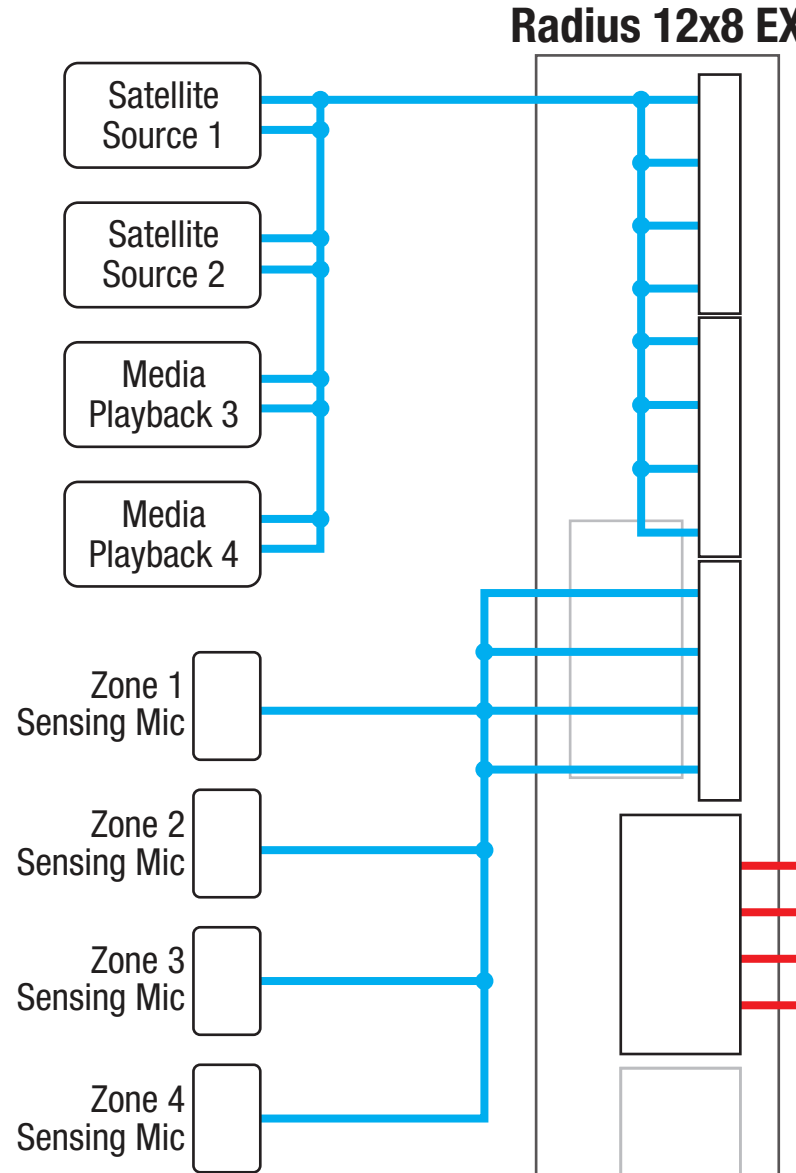

Inputs — Processing

Inputs — Processing

Outputs

ARC-WEB
Cell phone

PoE Gigabit
Ethernet switch

Ethernet

Port 2

Dante

Primary

Ethernet

Port 1

ARC-PSe

Zone 1

ARC-3

Zone 3

ARC-3