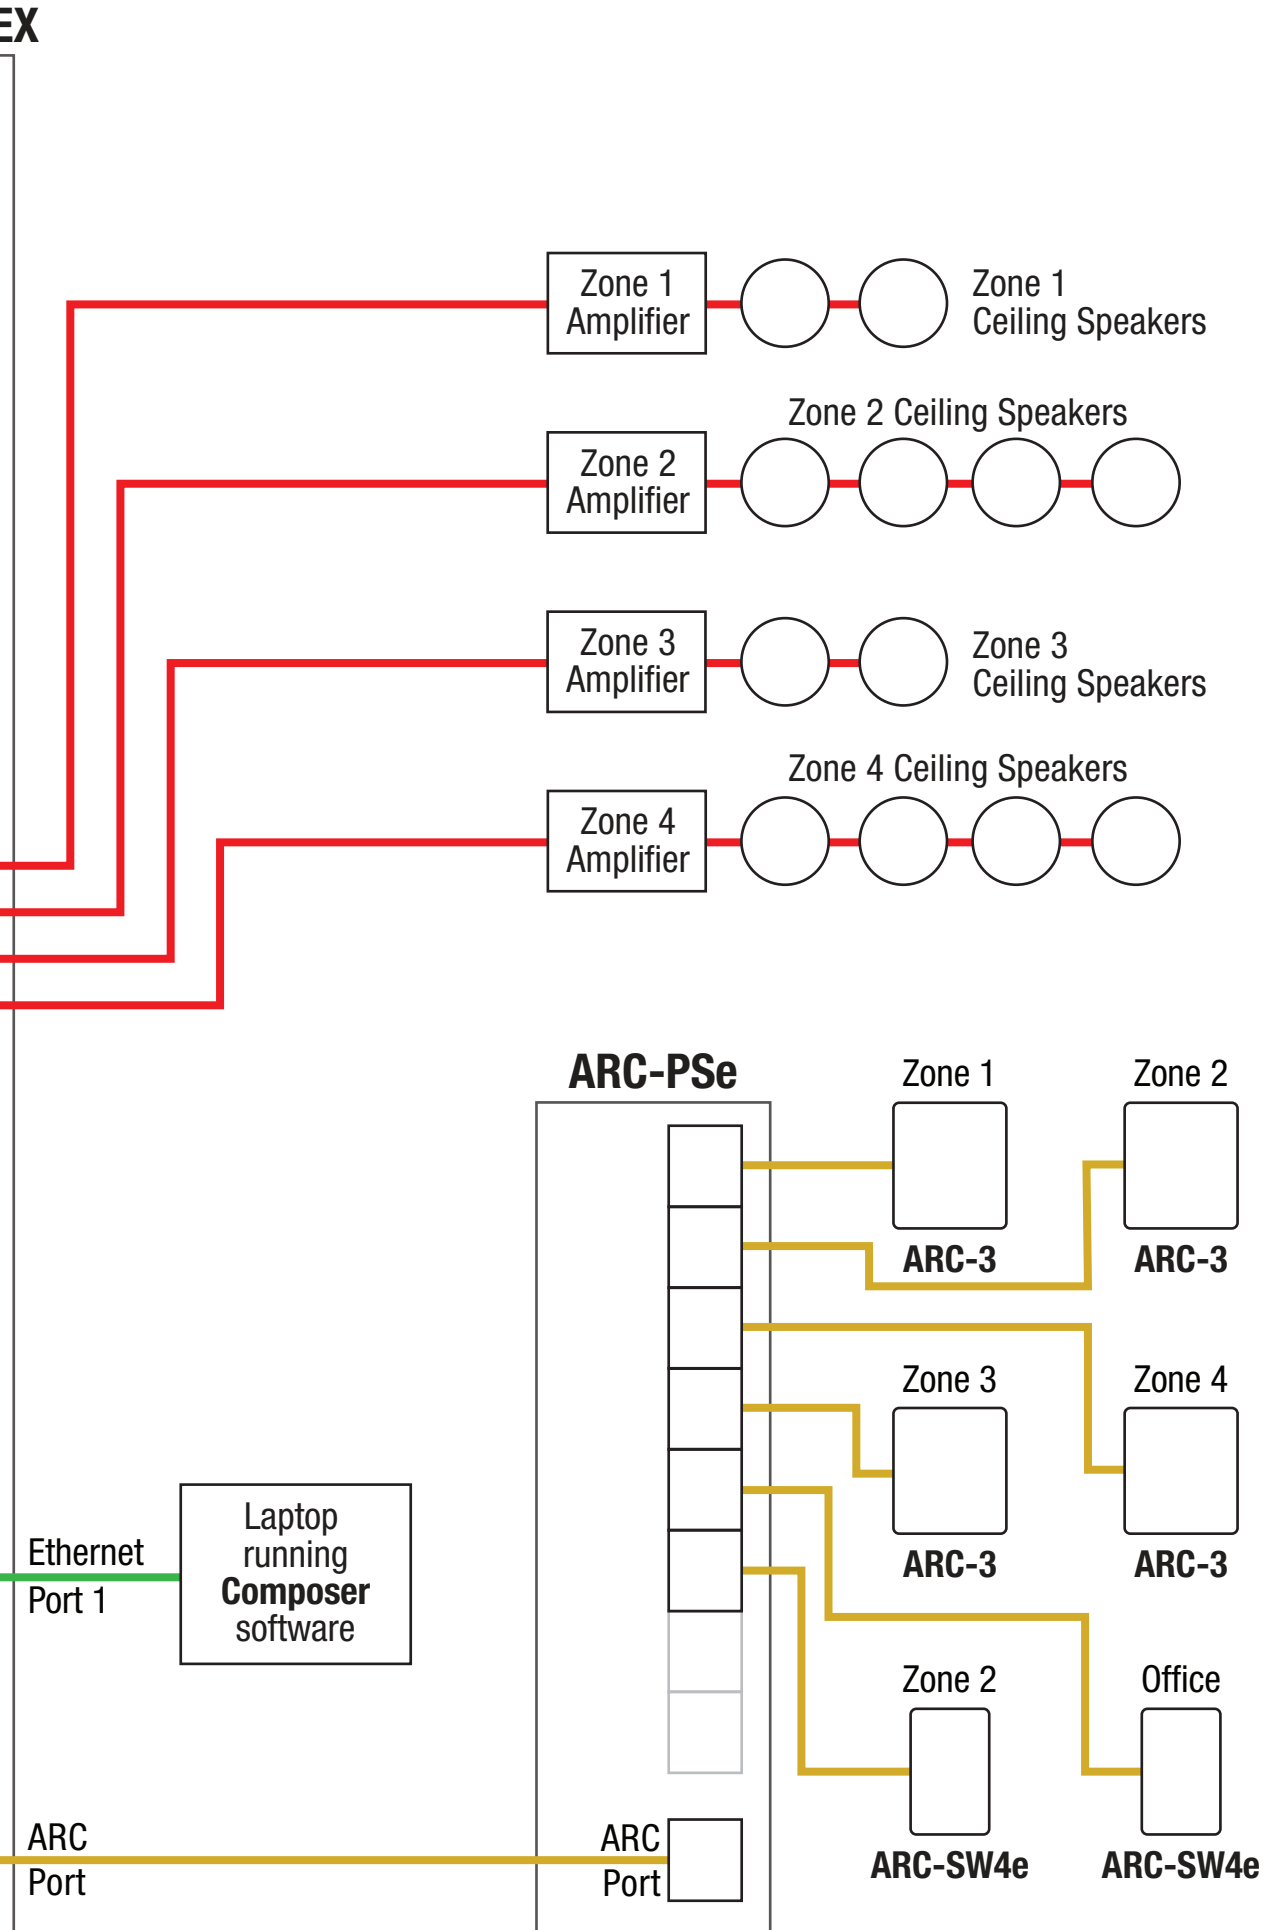

Inputs — Processing

Inputs — Processing

Outputs

ARC-WEB
Cell phone

PoE Gigabit
Ethernet switch

Ethernet

Port 2

Dante

Primary

Ethernet

Port 1

ARC-PSe

Zone 1

ARC-3

Zone 3

ARC-3

Zone 2

ARC-SW4e

Zone 2

ARC-3

Zone 4

ARC-3

Office

ARC-SW4e